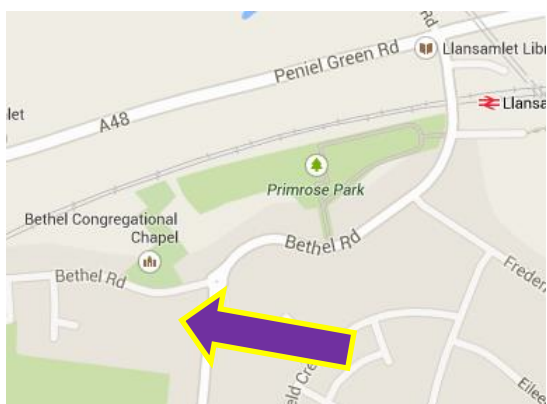

# Llansamlet SMBC Open Pairs

Sponsored By

Llansamlet SMBC Open Pairs will be played on **THURSDAY 9<sup>TH</sup> JULY 2015** and will start at **6:00PM**

**Where We Are.**

Trallwn Community Centre, Trallwn, Swansea, Sa7 9QP